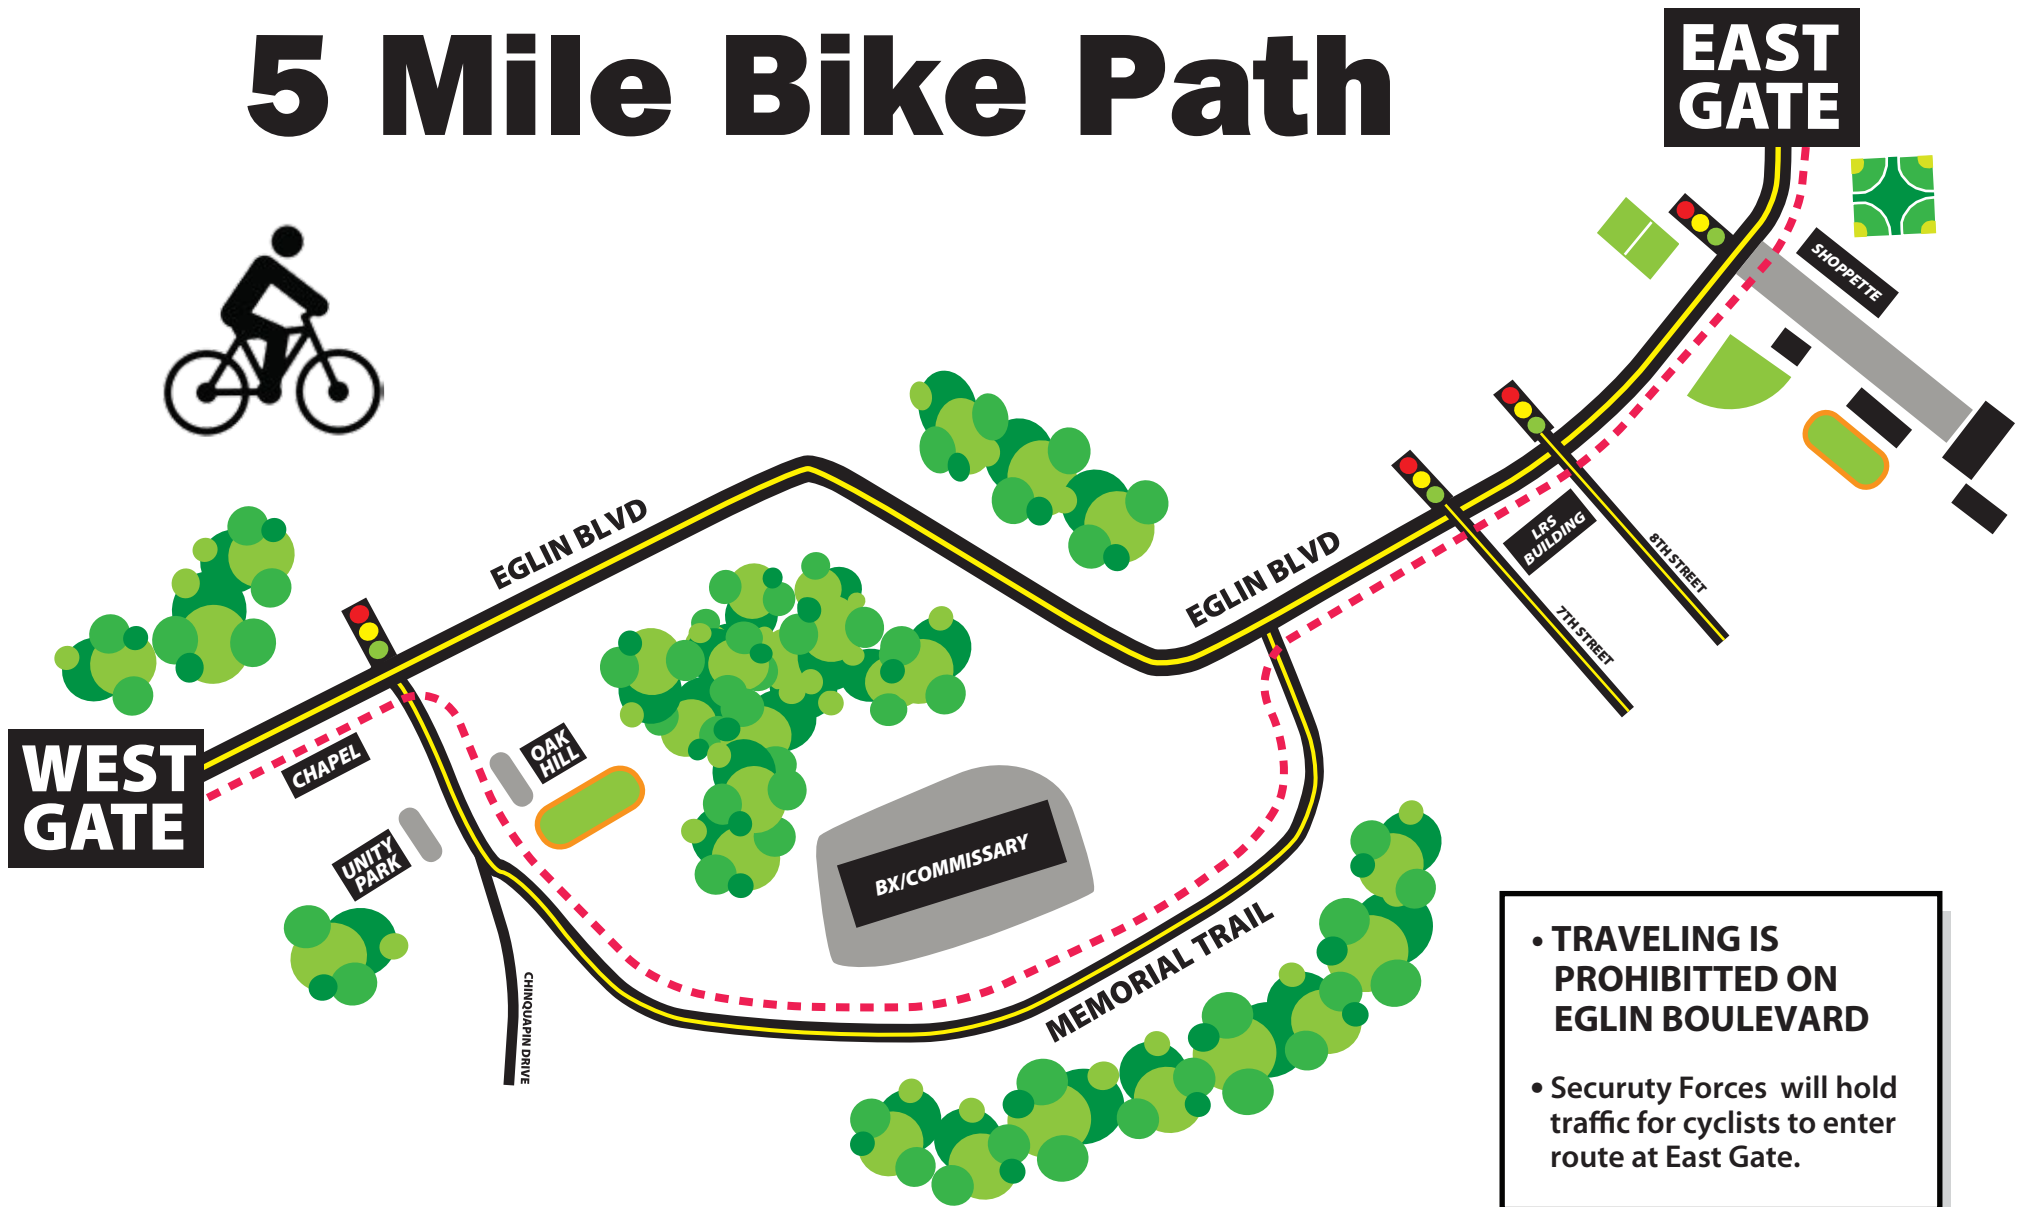

# 5 Mile Bike Path

- TRAVELING IS PROHIBITED ON EGLIN BOULEVARD
- Security Forces will hold traffic for cyclists to enter route at East Gate.

**LEGEND**

BIKE PATH= 

HIGHWAY/ROAD= 