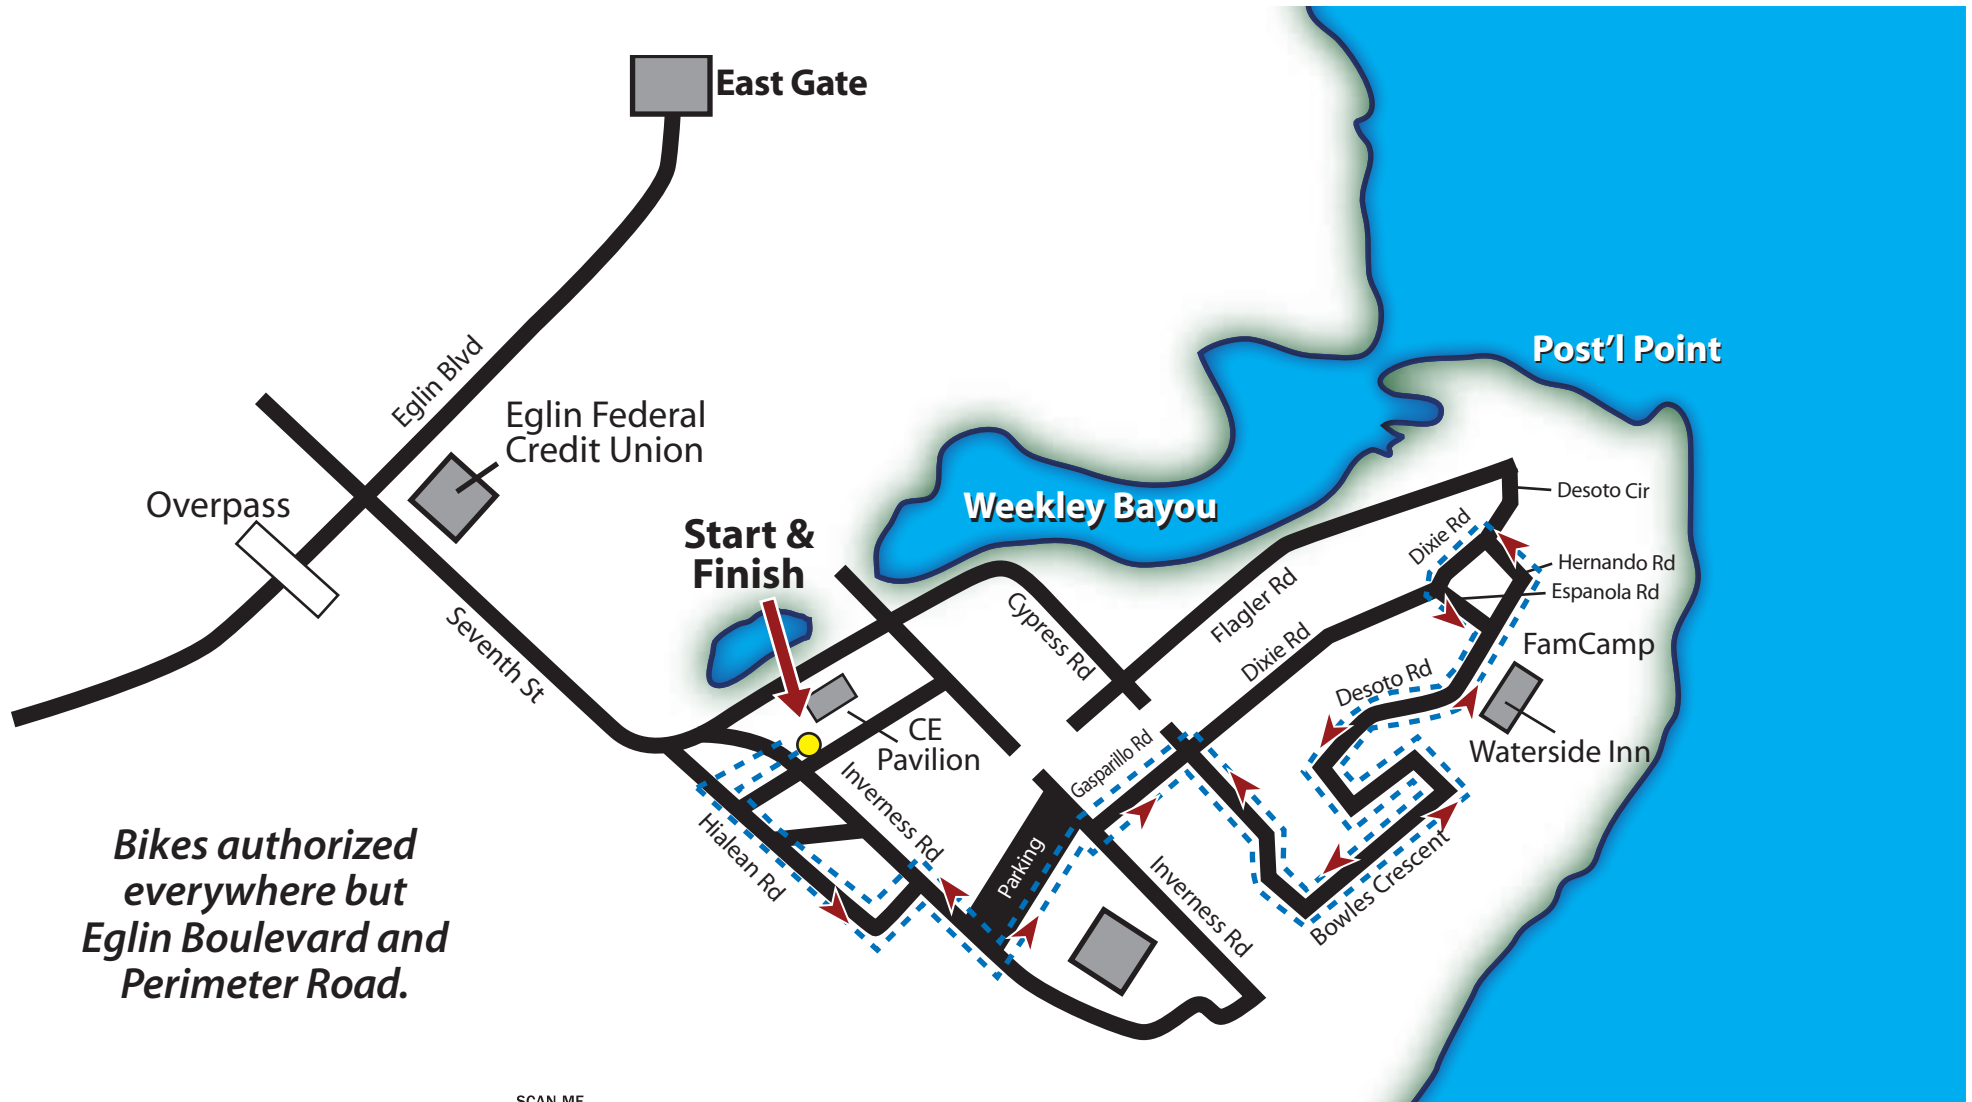

3 Mile Course

Bikes authorized everywhere but Eglin Boulevard and Perimeter Road.