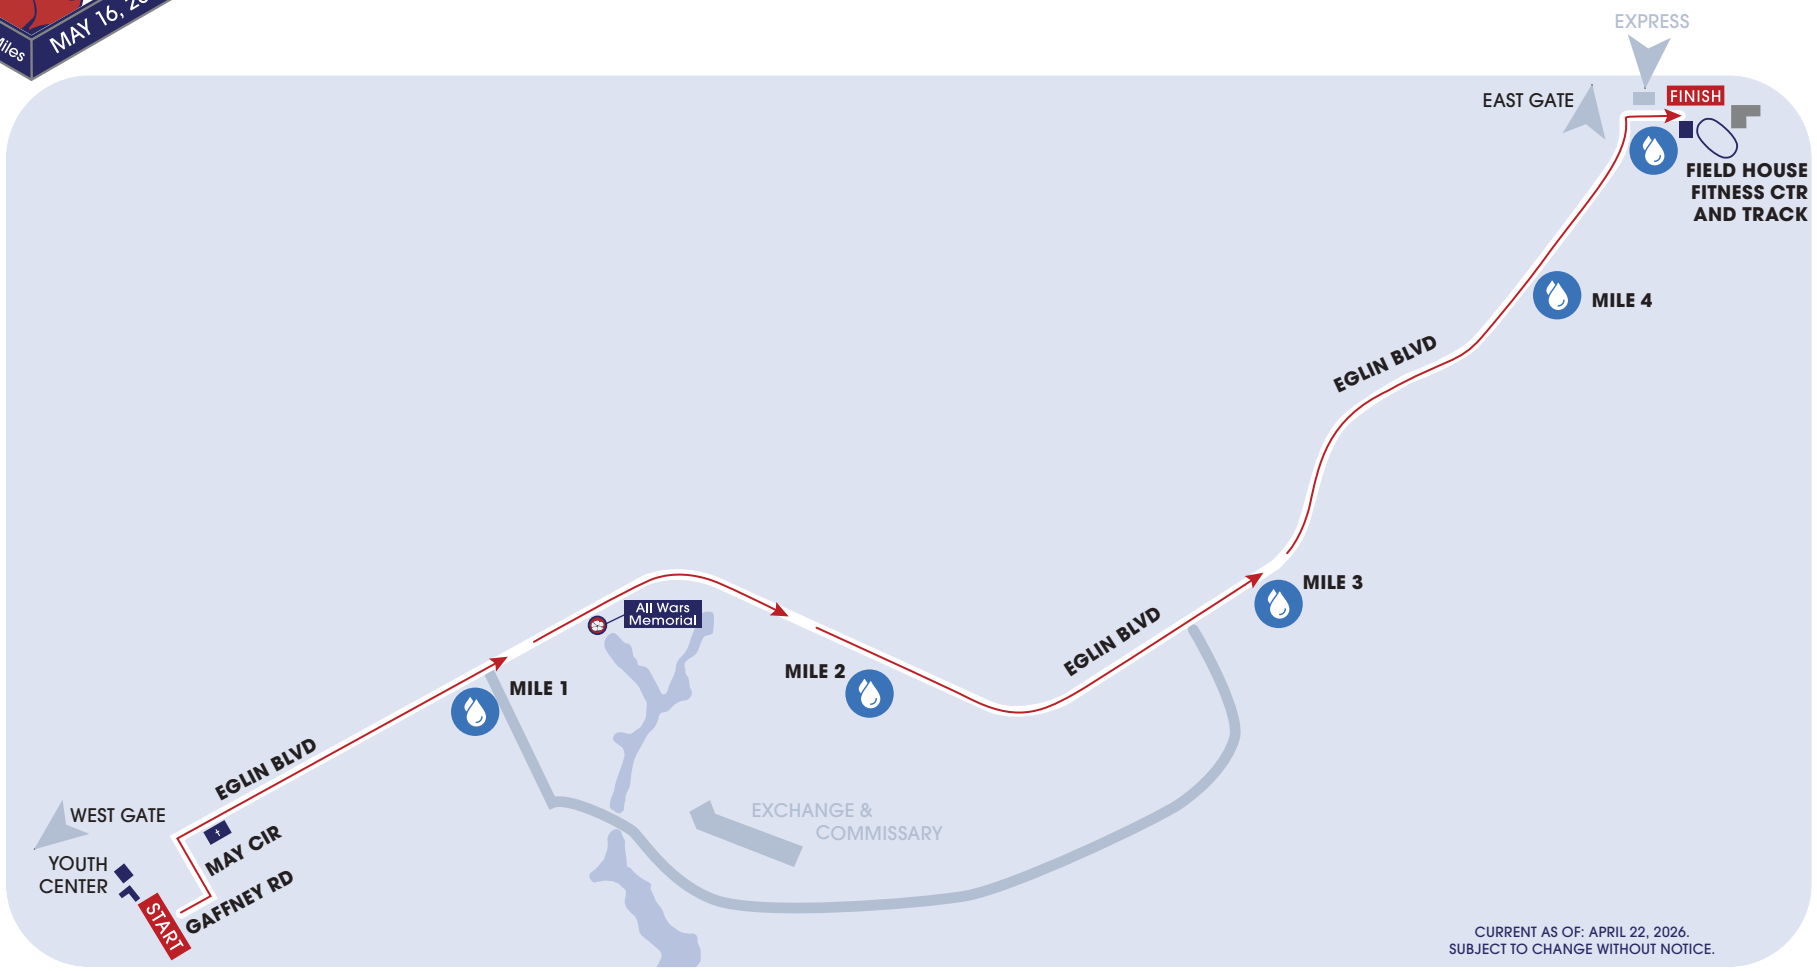

2026 RACE ROUTE

CURRENT AS OF: APRIL 22, 2026.
 SUBJECT TO CHANGE WITHOUT NOTICE.

MAP KEY

- All Wars Memorial
- Water Station