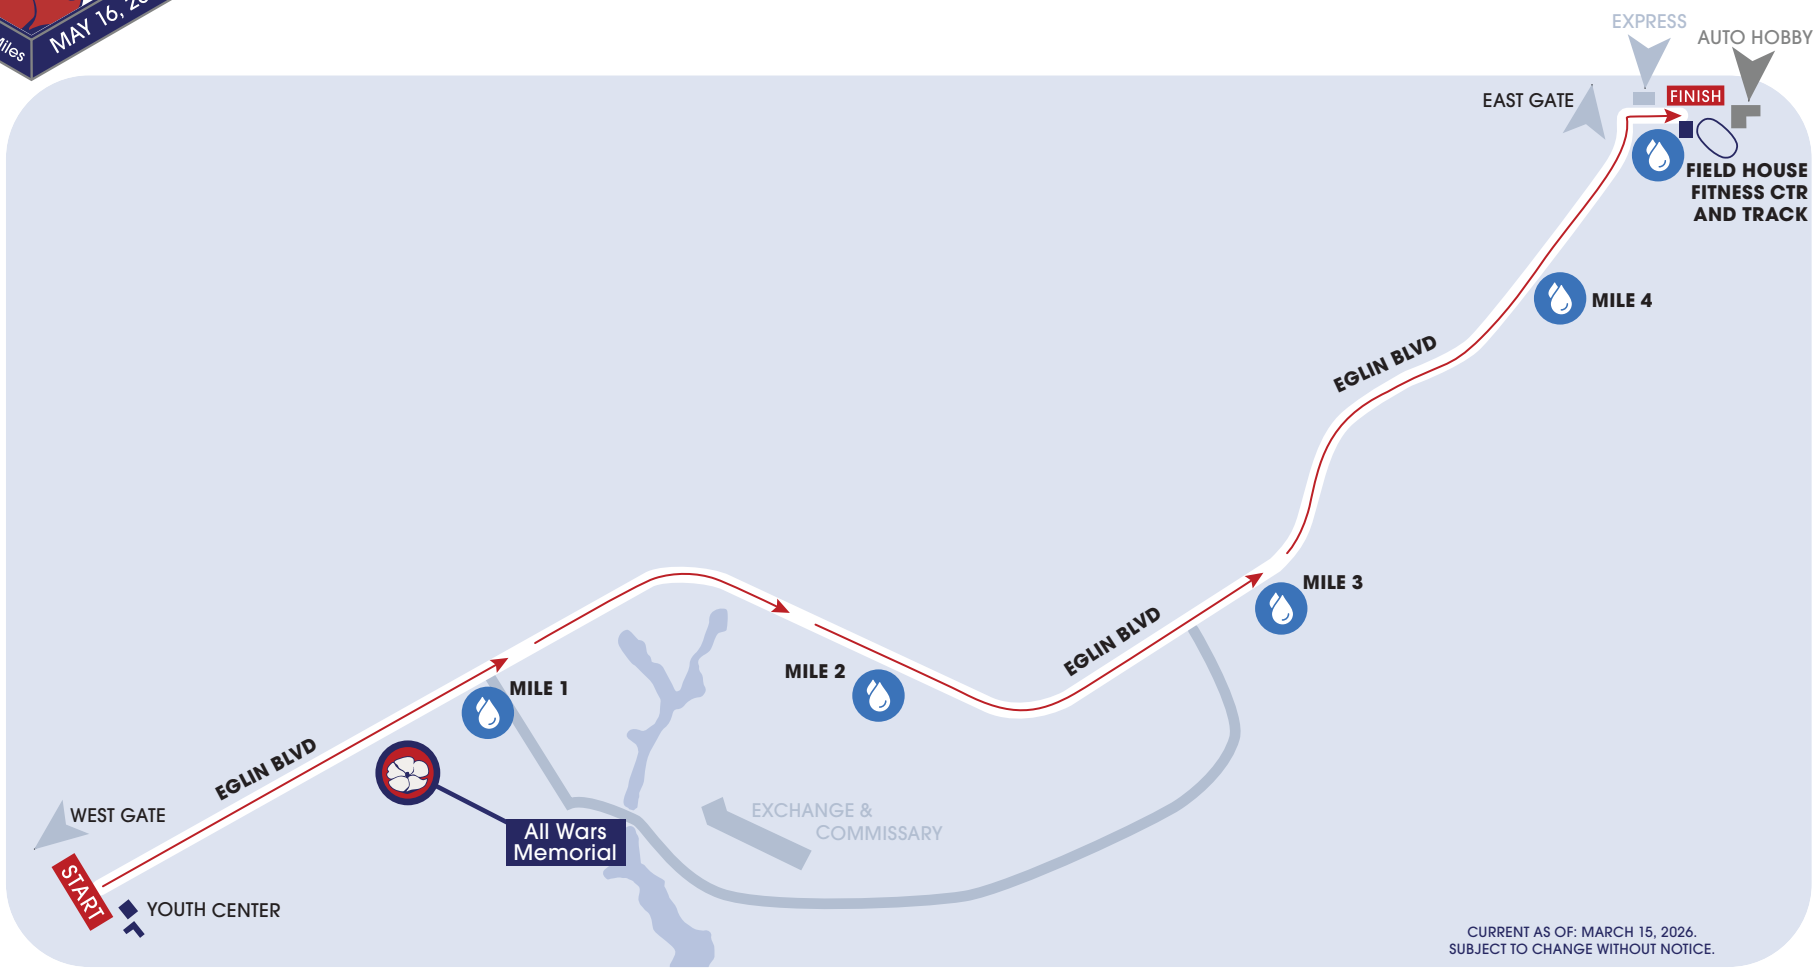

2026 RACE ROUTE

CURRENT AS OF: MARCH 15, 2026.
SUBJECT TO CHANGE WITHOUT NOTICE.

MAP KEY

-  All Wars Memorial
-  Water Station